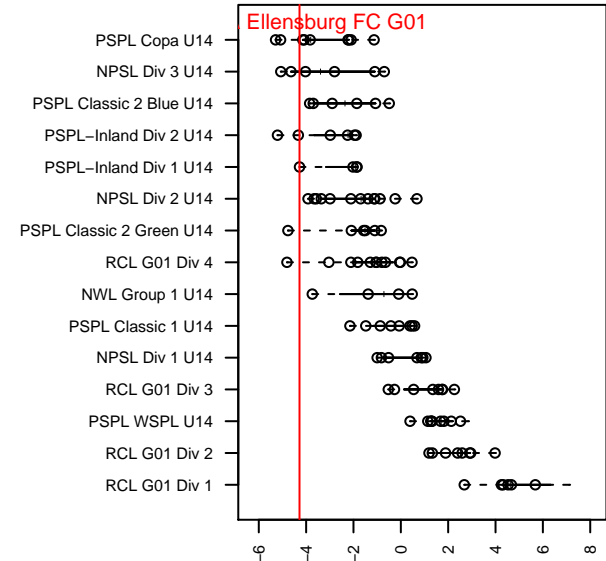

KVJSA Ellensburg FC G01

Ellensburg, WA
G01 total strength=695
attack=0.97 defense=0.5
fall league = PSPL-Inland Div 1 U14

alt names used:
KVJSA Ellensburg FC G01
KVJSA Ellensburg FC

Venues played:
2015 PSPL-Inland Div 1 U14

**attack and defense variance (black dot)
relative to other teams
and top 10 in region**

**attack and defense rating
relative to others at age
and all opponents in last 13 months**

Performance relative to 13 month average